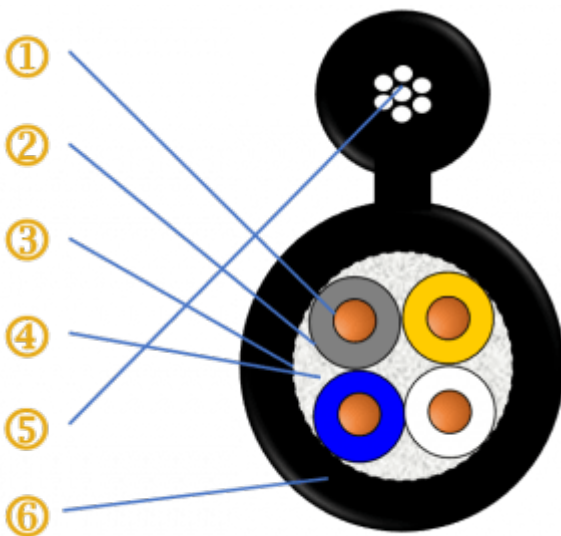

SÉRIE 5-10

Overhead subscriber cables 1 x 4-wire 8/10 - 5-10 series

BENEFITS

- ACOME's 5-10 series of self-supporting cables have been used for decades in fixed Telecom networks in France, Africa and the Middle East.
- From the outset, these cables have satisfied the highest quality transmission requirements. They still provide very high speed transmission for ADSL, ADSL2+ and VDSL protocols of Internet Service Providers (ISPs).

APPLICATIONS

- 5-10 self-supporting cables with 2 x 8/10 twisted pairs are designed for connecting subscribers to the local network.
- This cable is in a figure of 8.
- It is specially adapted for ADSL, ADSL2+ and VDSL applications.

GENERAL CHARACTERISTICS

1. Conductor: Red copper wire
2. Insulation: Solid polyethylene
3. Assembly: 4-wire stars
4. Waterproofing: Gel with high dropping point
5. Carrier: Galvanised steel strand
6. Sheath: Black HD polyethylene

General

Item code	Range	Assembly	Number of pairs	Diameter of the conductor	Marking	Colour code
L0101B	5-10	4-wire stars	14 p.		ACOME	Std

Color code

CODE COULEURS

Quarte	Couleur du fil isolé			
	Paire 1		Paire 2	
	Fil 1	Fil 2	Fil 1	Fil 2
1	Gris	Blanc	Incolore	Bleu