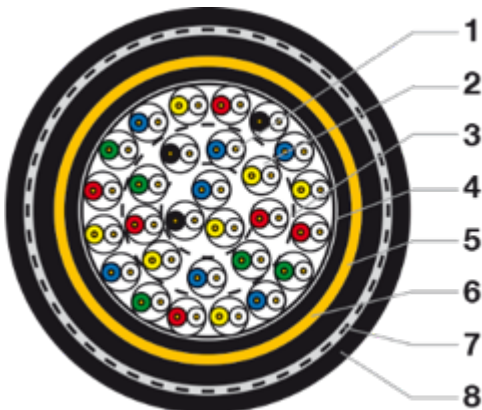

ZPAU

Intercity railway signal cable (LGV and AC-electrified lines)

BENEFITS

- Protected against electromagnetic parasitic induction of the overhead line
- Anti-rodent

APPLICATIONS

- Links the centralised control station to the switchgear substations
- Installed in long lengths along 25,000V AC-electrified tracks

GENERAL CHARACTERISTICS

1. Red copper solid core - Class 1
2. Insulation: coloured polyethylene
3. Twisted pair wiring
4. Polyethylene or natural SH water-blocking internal sheath
5. Shielding with ringed copper tape
6. Polyethylene or natural SH separation sheath
7. Armour: 2 steel spiral strips
8. Outer black lead-free PVC or brown SH jacket + marking + metric

Mechanical

- Fire resistance NFC 32070.2.1 (flame retardant) and IEC 60332-1
- Euroclass B2ca-s1a, d2, a1 (ZPAU - SH cables)
- Operating temperature: 70°C
- Resistant to mineral oils, acids and bases
- Bending radius: static 8 x D, dynamic 16 x D
- Duct or buried installation

RANGE

PVC	Halogen free	Composition	Cross-sectional area of core (mm ²)	Composition of core Nb x Ømm	Diameter of sheath (mm)	Net weight (kg/km) PVC/ZH	Reel format Length (m)
U3983		1 p.	2.5	1 x 1,78	18,5	688	F 1000
U3771	U3791	4 p.	1	1 x 1,12	19,6	625/740	F 1000
U3772	U3792	7 p.	1	1 x 1,12	22,5	805/920	F 500
U3773	U3793	14 p.	1	1 x 1,12	27,1	1122/1330	F 500
U3774	U3794	21 p.	1	1 x 1,12	32	1496/1675	G 500
U3775	U3795	28 p.	1	1 x 1,12	34,4	1755/2140	G 500